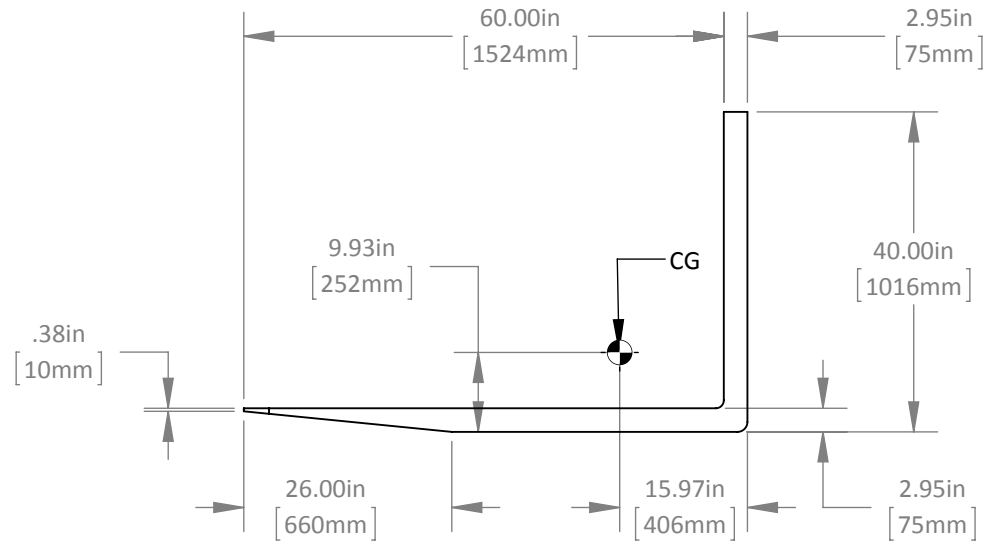

SIZE A	DWG. NO. 3-7-60-B40 Netforks	REV 0 22 Jan 15
SCALE: 1:24	WEIGHT(lb): 515.11	SHEET 1 OF 1

Sold in pairs

Rated Capacity: 35000lb at 24" load center per pair