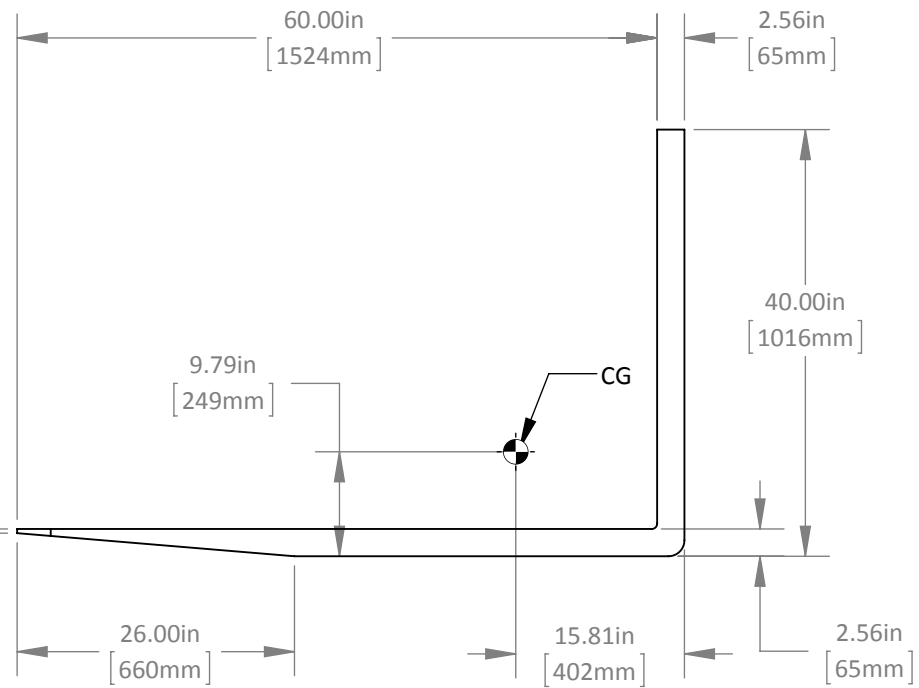

SIZE A	DWG. NO. 250-6-60-B40 Netforks	REV 0 19 Jan 15
SCALE: 1:18	WEIGHT(lb): 377.62	SHEET 1 OF 1

.39in
[10mm]

5.91in
[150mm]

Sold in pairs

Rated Capacity: 21000lb at 24" load center per pair