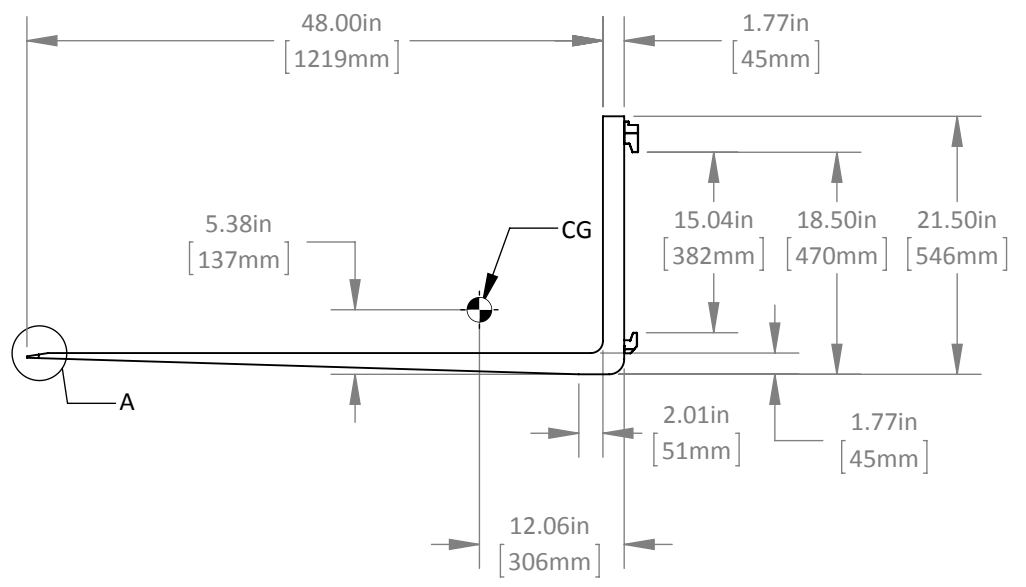

SIZE A	DWG. NO. 175-4-48-2FTP Netforks	REV 0 13 Jan 15
SCALE: 1:16	WEIGHT(lb): 101.71	SHEET 1 OF 1

Sold in pairs

Rated Capacity: 6000lb at 24" load center per pair