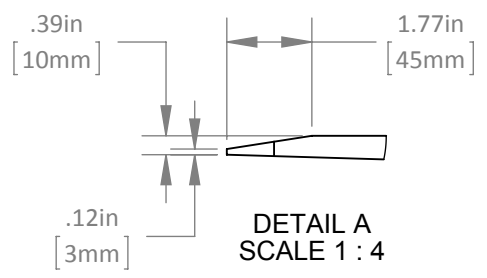

SIZE A	DWG. NO. 175-4-48-2FTP Netforks	REV 0 13 Jan 15
SCALE: 1:16	WEIGHT(lb): 101.71	SHEET 1 OF 1

Sold in pairs

Rated Capacity: 6000lb at 24" load center per pair