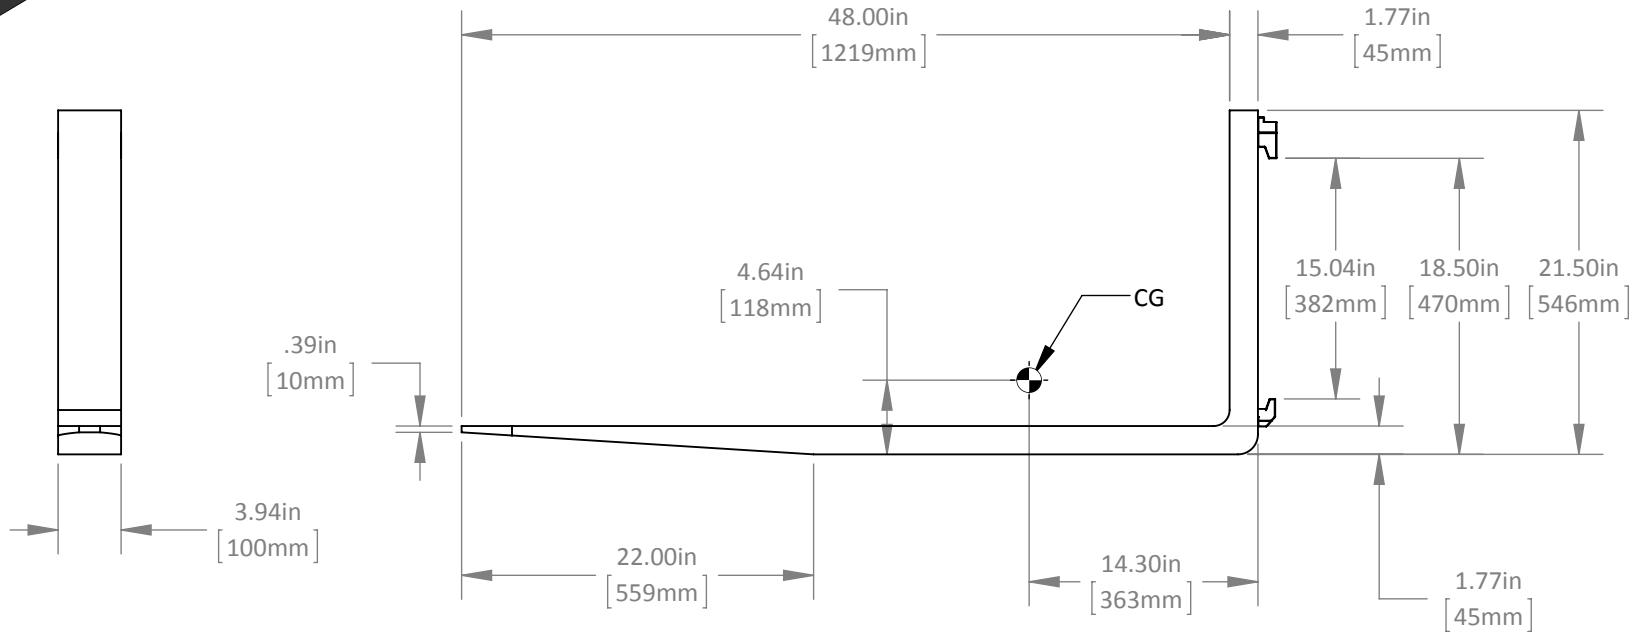

SIZE A	DWG. NO. 175-4-48-2 Netforks	REV 0 13 Jan 15
SCALE: 1:12	WEIGHT(lb): 119.69	SHEET 1 OF 1

Sold in pairs

Rated Capacity: 6000lb at 24" load center per pair