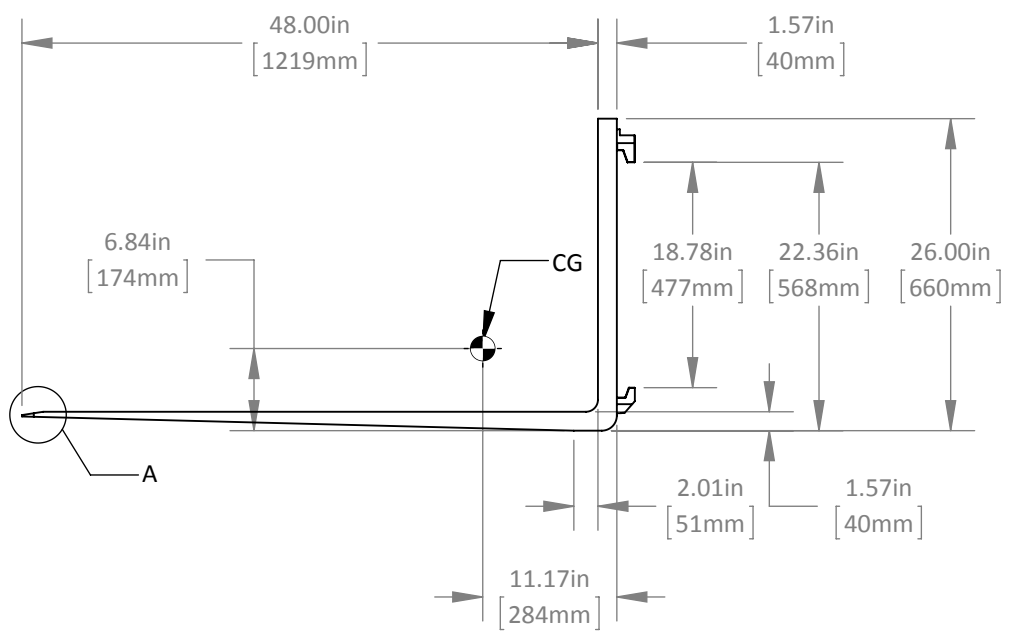

SIZE A	DWG. NO. 150-5-48-3FTP Netforks	REV 0 6 Jan 15
SCALE: 1:16	WEIGHT(lb): 125.07	SHEET 1 OF 1

DETAIL A
SCALE 1 : 4

Sold in pairs

Rated Capacity: 6400lb at 24" load center per pair