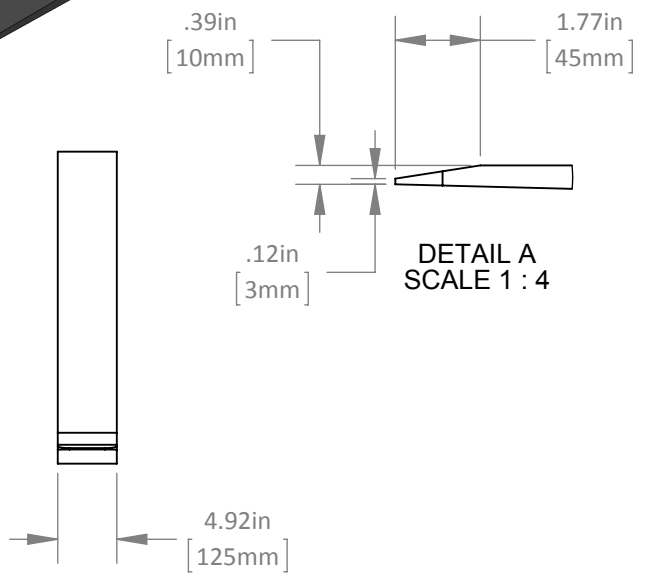

SIZE A	DWG. NO. 150-5-48-3FTP Netforks	REV 0 6 Jan 15
SCALE: 1:16	WEIGHT(lb): 125.07	SHEET 1 OF 1

DETAIL A
SCALE 1 : 4

Sold in pairs

Rated Capacity: 6400lb at 24" load center per pair